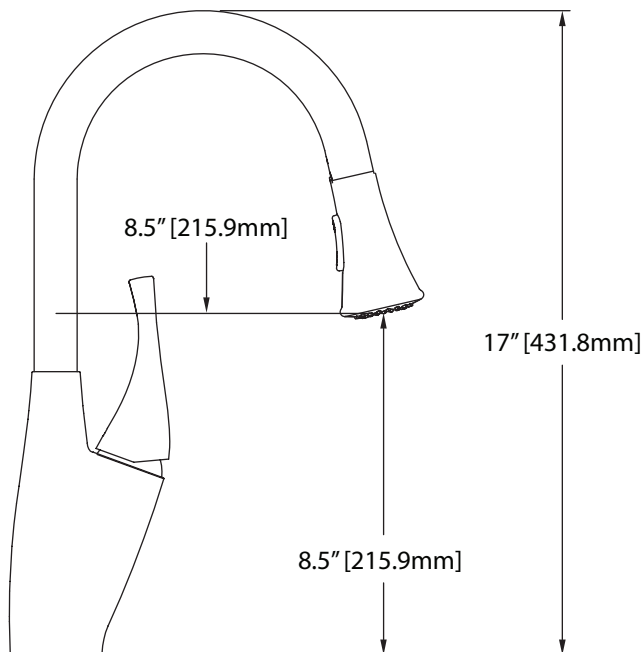

Ultra-Modern Single-Lever Pull-Down Kitchen Faucet

FA003 | Chrome

HÄHN[®]

Features and Product Information

- Modern pull-down design
- Metal sprayhead with two water flow options diverts from spray to stream
- Single-lever handle for temperature and water pressure control
- Chrome finish
- Extra long double-braided stainless steel hose
- Ceramic disc cartridge for trouble-free service
- Solid brass construction

Technical Diagram